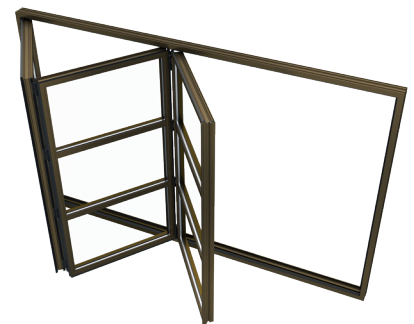

- Classic design with outstanding performance
- Slim lines and discrete hardware maximise light
- Maximum flexibility – minimum space requirement
- U Values 1.5W/m²K using 1.0 W/m²K centre pane
- Weather tested to BS 6375 Part1: 2009 tbc
- Single or dual colour finish, marine quality
- Colour matched accessories available

The highly versatile, easy-to-operate system is the perfect option for even the largest project, capable of opening up an entire wall, yet presenting a gazed façade when closed.

With high-security glazing, robust locking mechanisms (including multi-point locks on the main opening sashes, and shoot-bolts on the floating mullions), an unrivalled colour range and the option of colour-matched accessories, Visofold Heritage can be tailored to meet each project's specific requirements.

The system features a choice of internally or externally folding panels, which when open, sit flush to the frame. Sashes are hung from a floating mullion and slide on a recessed bottom roller and top guide, which allow ultra-slim profiles, smooth operation and robust security.

Recommended Design Limits

Max Sash Width	1000mm
Max Sash Height	2200mm
Max Sash Weight	100kg

Slide & Fold Door

Why choose a sliding/folding door?

- ◆ Door panels are moved to the side and then swung open
- ◆ Each door can be locked in place anywhere within the opening
- ◆ Slim lines and discrete hardware maximise light
- ◆ Door sashes are moved to the side in a concertina fashion
- ◆ Smooth, easy and reliable operation
- ◆ Slim profiles maximise open space
- ◆ Integrates outdoor and indoor living space