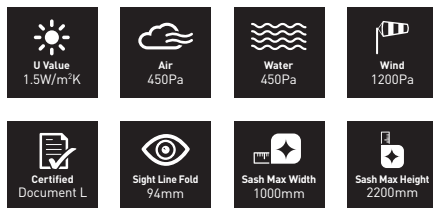

The highly versatile, easy-to-operate system is the perfect option for even the largest project, capable of opening up an entire wall, yet presenting a gazed façade when closed.

With high-security glazing, robust locking mechanisms (including multi-point locks on the main opening sashes, and shoot-bolts on the floating mullions), an unrivalled colour range and the option of colour-matched accessories, Visofold Heritage can be tailored to meet each project's specific requirements.

Delivering the perfect combination of classical aesthetics, strength and performance, Visofold Heritage profiles feature a polyamide thermal break that enhances the system's thermal performance as well as high-quality EPDM gaskets and weather brushes to aid weather resistance.

Fully compliant with the requirements of Building Regulations Document L 2010, the doors have the option of either low thresholds for unimpeded, easy access, or rebated thresholds that offer improved weather resistance.

The system features a choice of internally or externally folding panels, which when open, sit flush to the frame. Sashes are hung from a floating mullion and slide on a recessed bottom roller and top guide, which allow ultra-slim profiles, smooth operation and robust security.

Technical Performance

U Value	1.5W/m²K using a 1.0 centre pane
Air	Class 2, 600Pa
Water	Class 8A, 450Pa
Wind	Class 3, 1200Pa
Document L Compliant