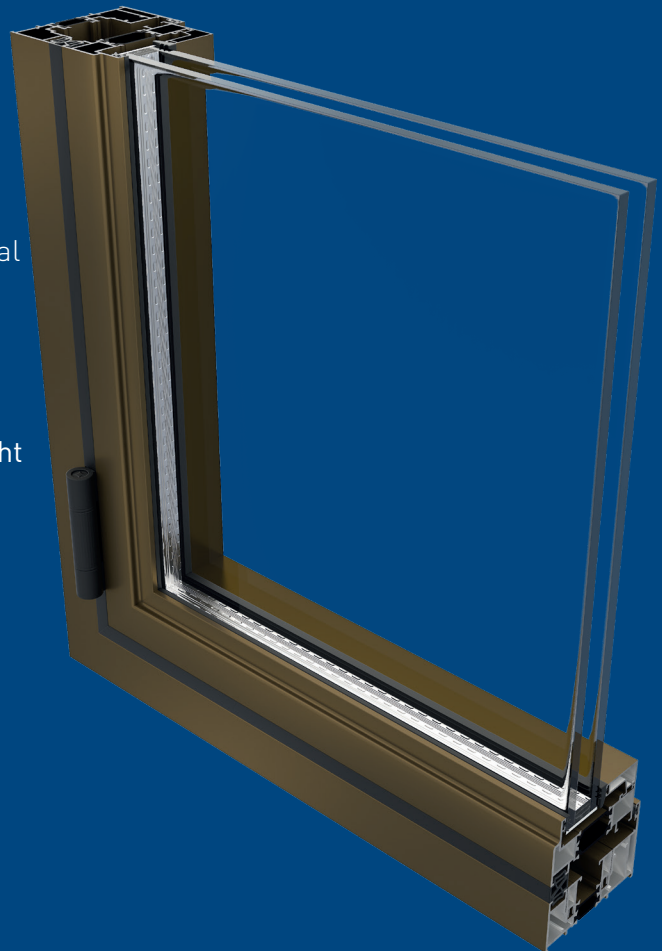

smart
architectural aluminium

Visofold Heritage

Part of the Visofold 6000 series, Visofold Heritage is a high-quality, high-performance sliding folding door, developed to match the slim profiles and Art Deco design of traditional steel doors. Providing a modern, like-for-like replacement for steel materials, Visofold Heritage delivers the exceptional thermal performance associated with modern aluminium systems.

- Classic design with outstanding performance
- Slim lines and discrete hardware maximise light
- Maximum flexibility – minimum space requirement
- U Values 1.5W/m²K using 1.0 W/m²K centre pane
- Weather tested to BS 6375 Part1: 2009 tbc
- Single or dual colour finish, marine quality
- Colour matched accessories available

The highly versatile, easy-to-operate system is the perfect option for even the largest project, capable of opening up an entire wall, yet presenting a gazed façade when closed.

With high-security glazing, robust locking mechanisms (including multi-point locks on the main opening sashes, and shoot-bolts on the floating mullions), an unrivalled colour range and the option of colour-matched accessories, Visofold Heritage can be tailored to meet each project's specific requirements.

The system features a choice of internally or externally folding panels, which when open, sit flush to the frame. Sashes are hung from a floating mullion and slide on a recessed bottom roller and top guide, which allow ultra-slim profiles, smooth operation and robust security.